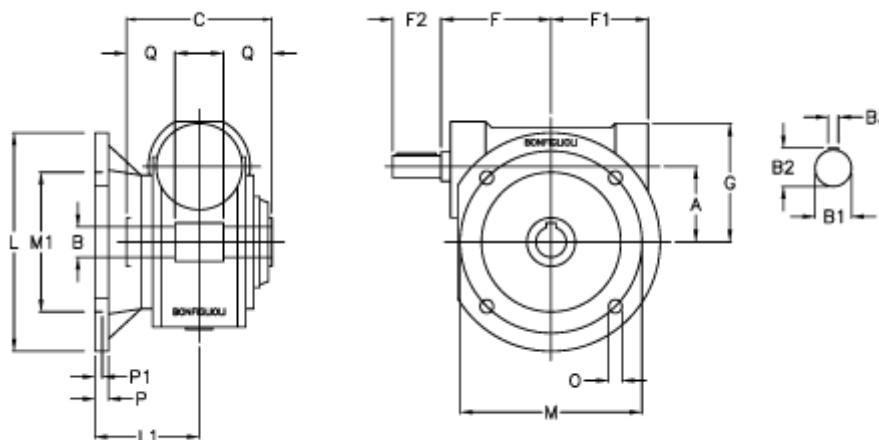

Article number: 3901150056500

Description: Worm gear with solid input shaft
VF 150FC-56-HS

Measures

a	= 150.0	F1 = 179	P = 22
B	= 50	F2 = 65	P1 = 13
B1	= 35	g = 218	Q = 55.0
B2	= 38	L = 350	
B3	= 10	L1 = 145.5	
C	= 175	m = 290	
Description	= VF 150FC-xx-HS	M1 = 200	
F	= 185.0	O = 18	